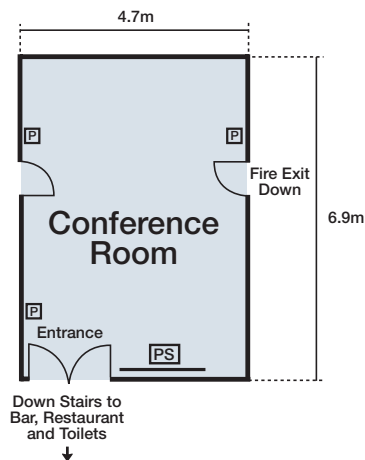

## Key:

Power Point

Computer Point

Projector Screen

Wireless high-speed broadband internet access in the Premier Suite and Conference Room.

## Conference Room

The Conference Room caters for smaller groups or can be used in conjunction with The Premier Suite due to its close proximity.

Located on the first floor.

## Suggested Room Layouts

**Theatre Style**

Capacity:

Premier Suite	70
Conference Room	20

**Classroom Style**

Capacity:

Premier Suite	40
Conference Room	8

**Boardroom Style**

Capacity:

Premier Suite	30
Conference Room	12

**'U' Shape Style**

Capacity:

Premier Suite	30
Conference Room	12