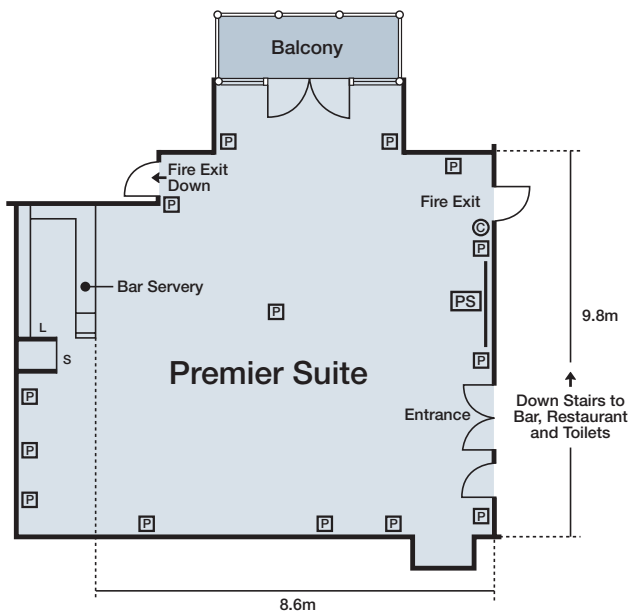

## Key:

Power Point

Computer Point

Projector Screen

Wireless high-speed broadband internet access in the Premier Suite and Conference Room.

## The Premier Suite

The Premier Suite, accessed by a wide staircase, is situated on the first floor and is ideally suited to cater for conferences of up to 70 delegates. Fully air conditioned and with a LCD Projector and P.A system, the Suite offers superb views over the driving range and golf course via a full length feature window which enhances the light and open atmosphere of this suite.

## Conference Room

The Conference Room caters for smaller groups or can be used in conjunction with The Premier Suite due to its close proximity.

Located on the first floor.

## Suggested Room Layouts

**Theatre Style**

Capacity:

Premier Suite	70
Conference Room	20

**Classroom Style**

Capacity:

Premier Suite	40
Conference Room	8

**Boardroom Style**