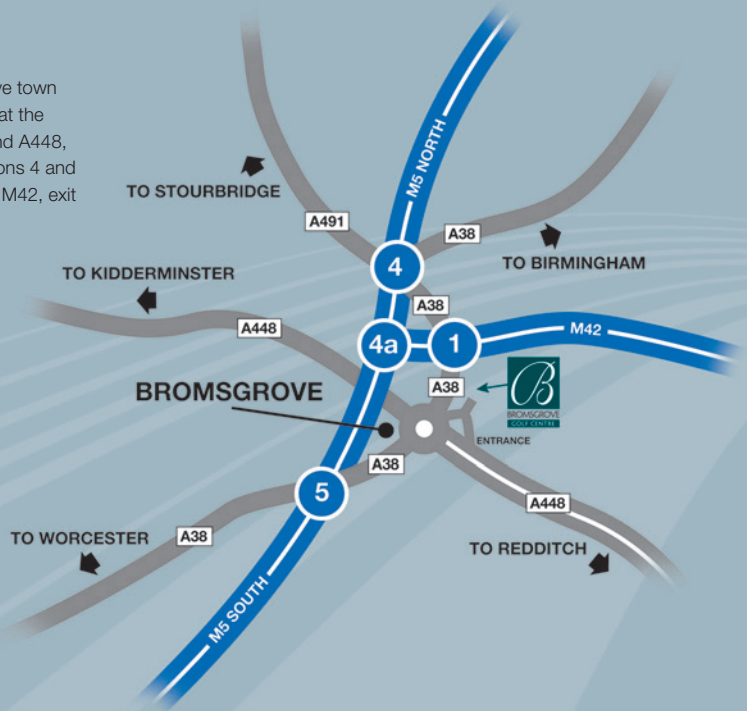

## time to talk business

Situated in the rural splendour of Worcestershire, the Centre's tranquility is belied by its proximity to both the M5 and M42 motorway networks, both of which are only a 5 minute drive away.

## How to find us

Situated one mile from Bromsgrove town centre, the Golf Centre is located at the roundabout junction of the A38 and A448, just a five minute drive from junctions 4 and 5 of the M5 and Junction 1 of the M42, exit west bound only.

Nearest Town:  
**Bromsgrove (1 mile)**

Nearest Motorways:  
**M5, Junctions 4 & 5 (3 miles)**  
**M42, Junction 1 (2 miles)**

Nearest Rail Station:  
**Bromsgrove (1 mile)**

Nearest Airport:  
**Birmingham (11 miles)**